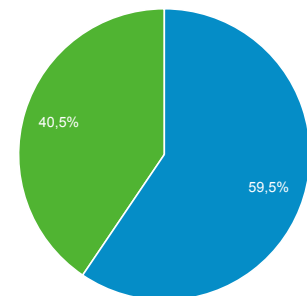

1 dec. 2016 - 31 dec. 2016

Doelgroepoverzicht

Alle gebruikers
100,00% Sessies

Overzicht

■ New Visitor ■ Returning Visitor

Taal	Sessies	% Sessies
1. nl-nl	1.460	49,56%
2. nl	1.149	39,00%
3. (not set)	104	3,53%
4. en-us	93	3,16%
5. en-gb	50	1,70%
6. Secret.google.com You are invited! Enter only with this ticket URL. Copy it. Vote for Trump!	18	0,61%
7. tr-tr	16	0,54%
8. nl-be	13	0,44%
9. c	6	0,20%
10. o-o-8-o-o.com search shell is much better than google!	5	0,17%